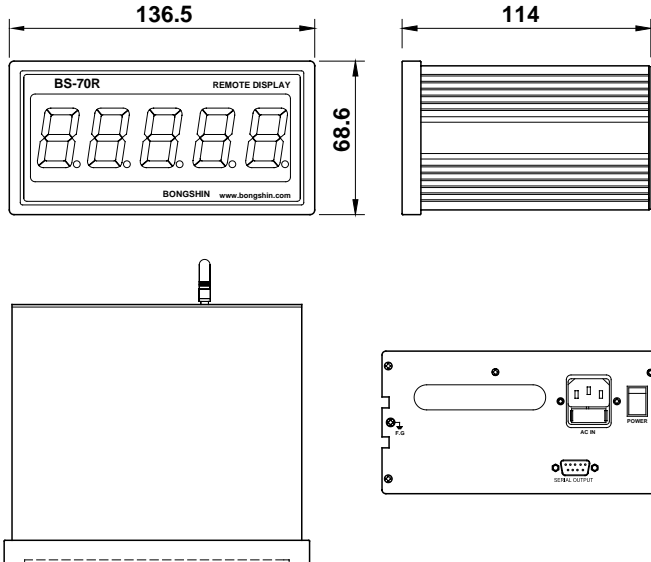

Model BS-70R Panel Mount Type Wireless external Display

Features

- Communication distance : 100m (Dipole antenna)
- Communication method :
2.4 GHz "Bluetooth" serial adaptor
(FCC, CE, MIC, TELEC approved)
- Interface : RS-232C
- Communication rate : 1200bps~115200bps
- Power source : AC 100/220V or DC 12V

Model BS-76R Desktop type Wireless indicator

Features

- Communication distance : 100m (Dipole antenna)
- Communication method :
2.4 GHz "Bluetooth" serial adaptor
(FCC, CE, MIC, TELEC approved)
- Interface : RS-232C
- Communication rate : 1200bps~115200bps
- Power source : AC 100/220V or DC 12V